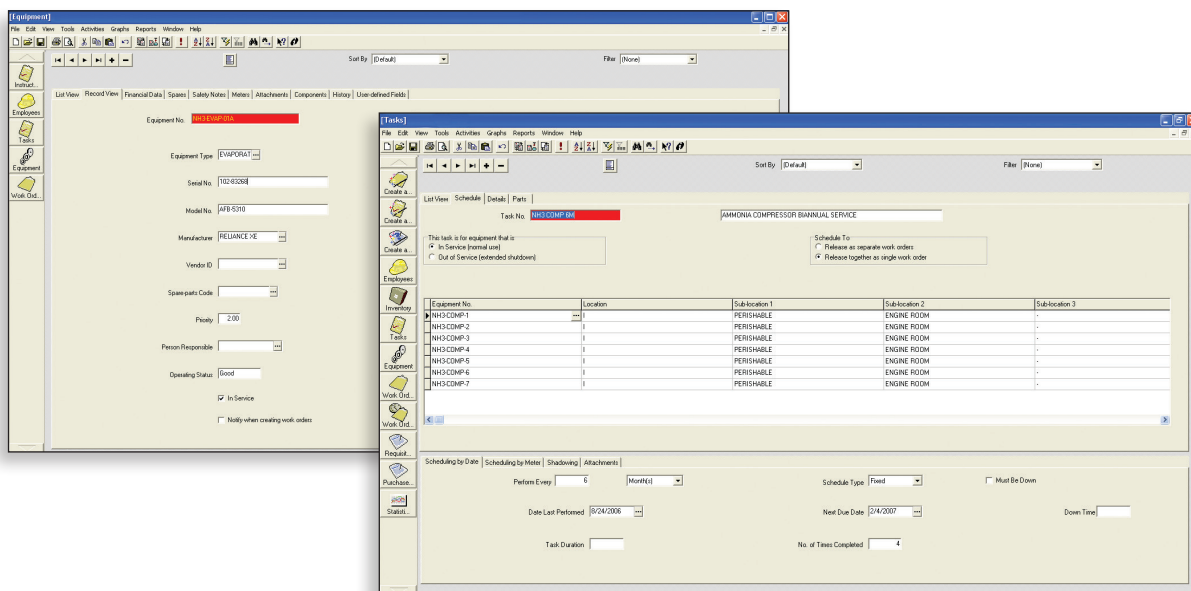

# COMPUTERIZED MAINTENANCE SYSTEMS

**iWorkWise computerized maintenance systems are the perfect answer for any company looking for a better solution for organizing and tracking their maintenance needs.**

These computerized maintenance systems generate work orders for you on a schedule that you set in advance, giving you peace of mind. You no longer need to worry about when maintenance is due. Work orders provide concise instructions to maintenance employees to execute the tasks, and store maintenance history information in easily retrievable formats. Want to know all the preventative maintenance and repairs that have ever been performed on a particular machine? It couldn't be easier; all the information is readily available for you in the program. Searching, viewing, sorting and reporting are flexible and simple.